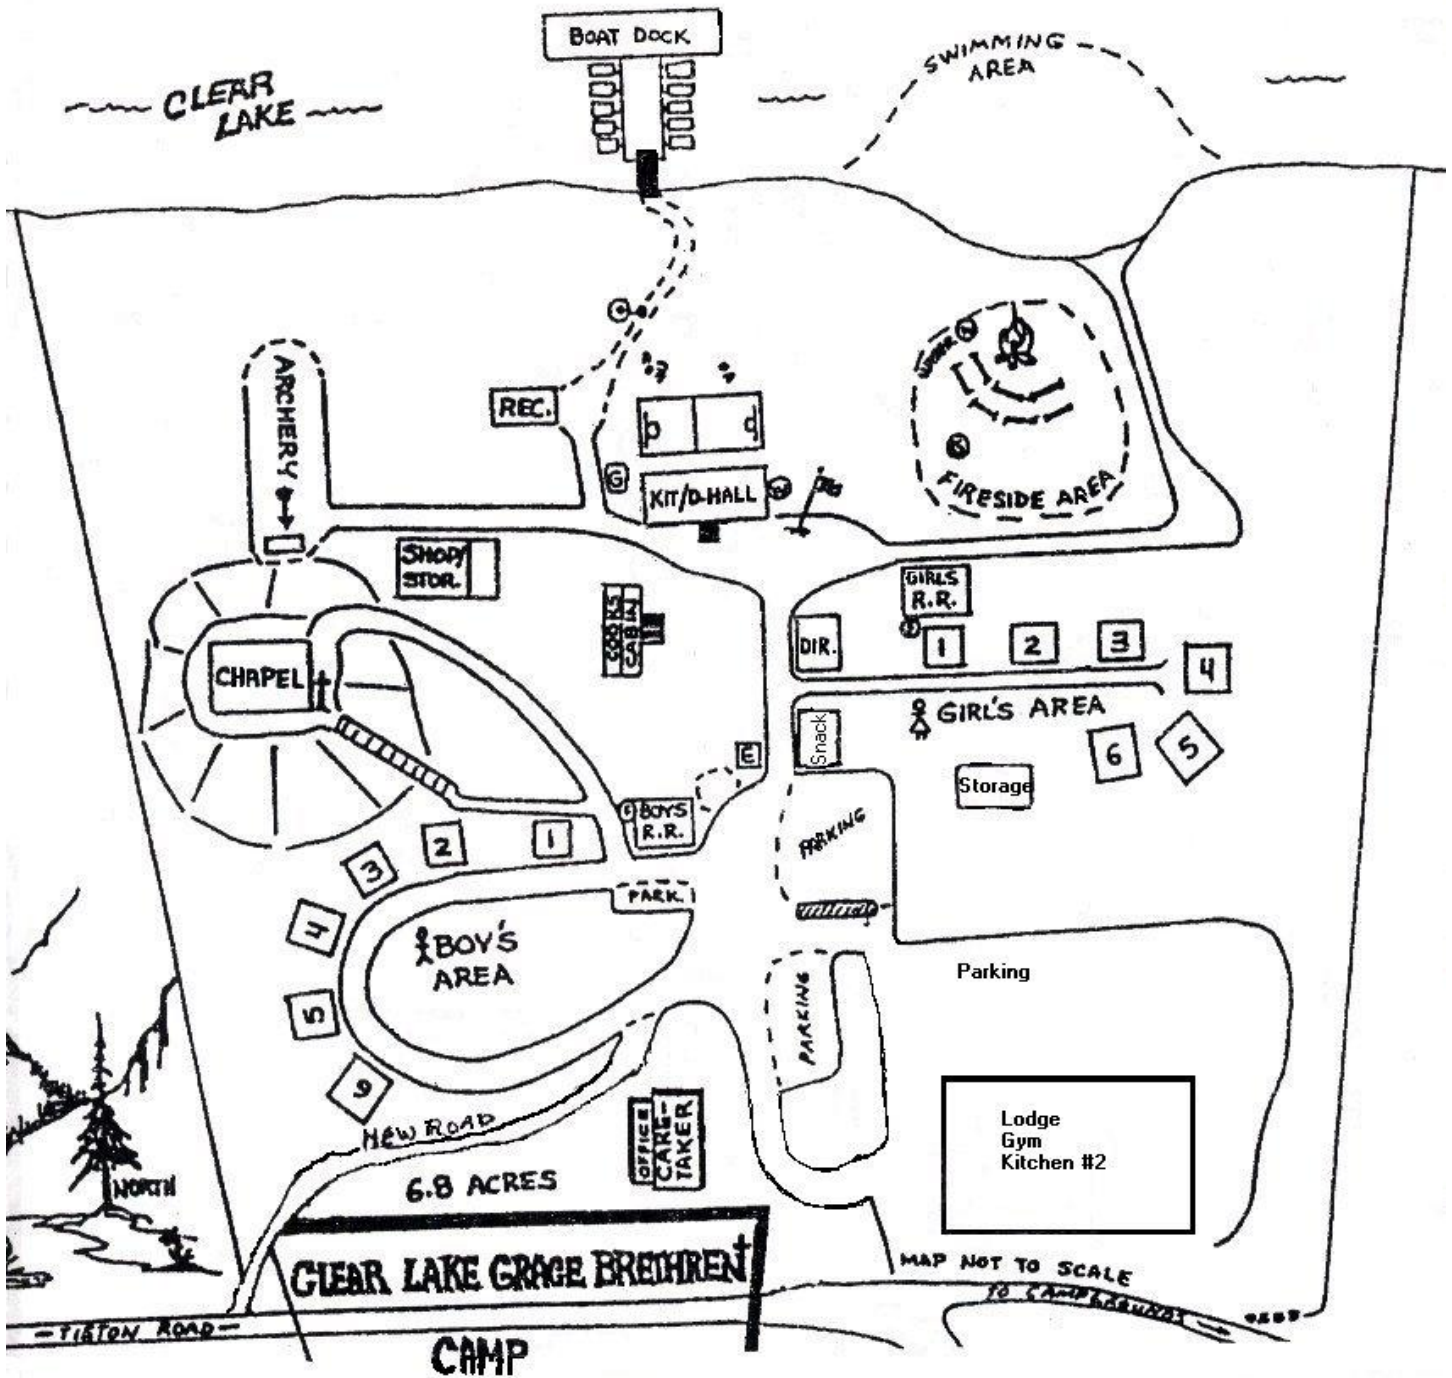

# Clear Lake Christian Camp MAP

## Boy's Cabins

- Cabin 1 – 6 beds
- Cabin 2 – 6 beds
- Cabin 3 – 6 beds
- Cabin 4 – 12 beds
- Cabin 5 – 12 beds
- Cabin 6 – 12 beds
- Boy's Lodge - 20 Beds

- Lodge Room #1 – 2 beds
- Lodge Room #2 – 4 beds

## Girl's Cabins

- Cabin 1 – 5 beds
- Cabin 2 – 5 beds
- Cabin 3 – 5 beds
- Cabin 4 – 12 beds
- Cabin 5 – 12 beds
- Cabin 6 – 12 beds
- Girl's Lodge - 24 Beds

- Lodge Room #3 Lodge – 4 beds
- Lodge Room #4 Lodge – 4 beds

**Cooks Cabin** – 2-4 beds

**Directors Cabin** – 3 beds

Chapel Seats 115

Main Dining Hall - 80-90

Lodge Commons/Dining #2 - 40-50